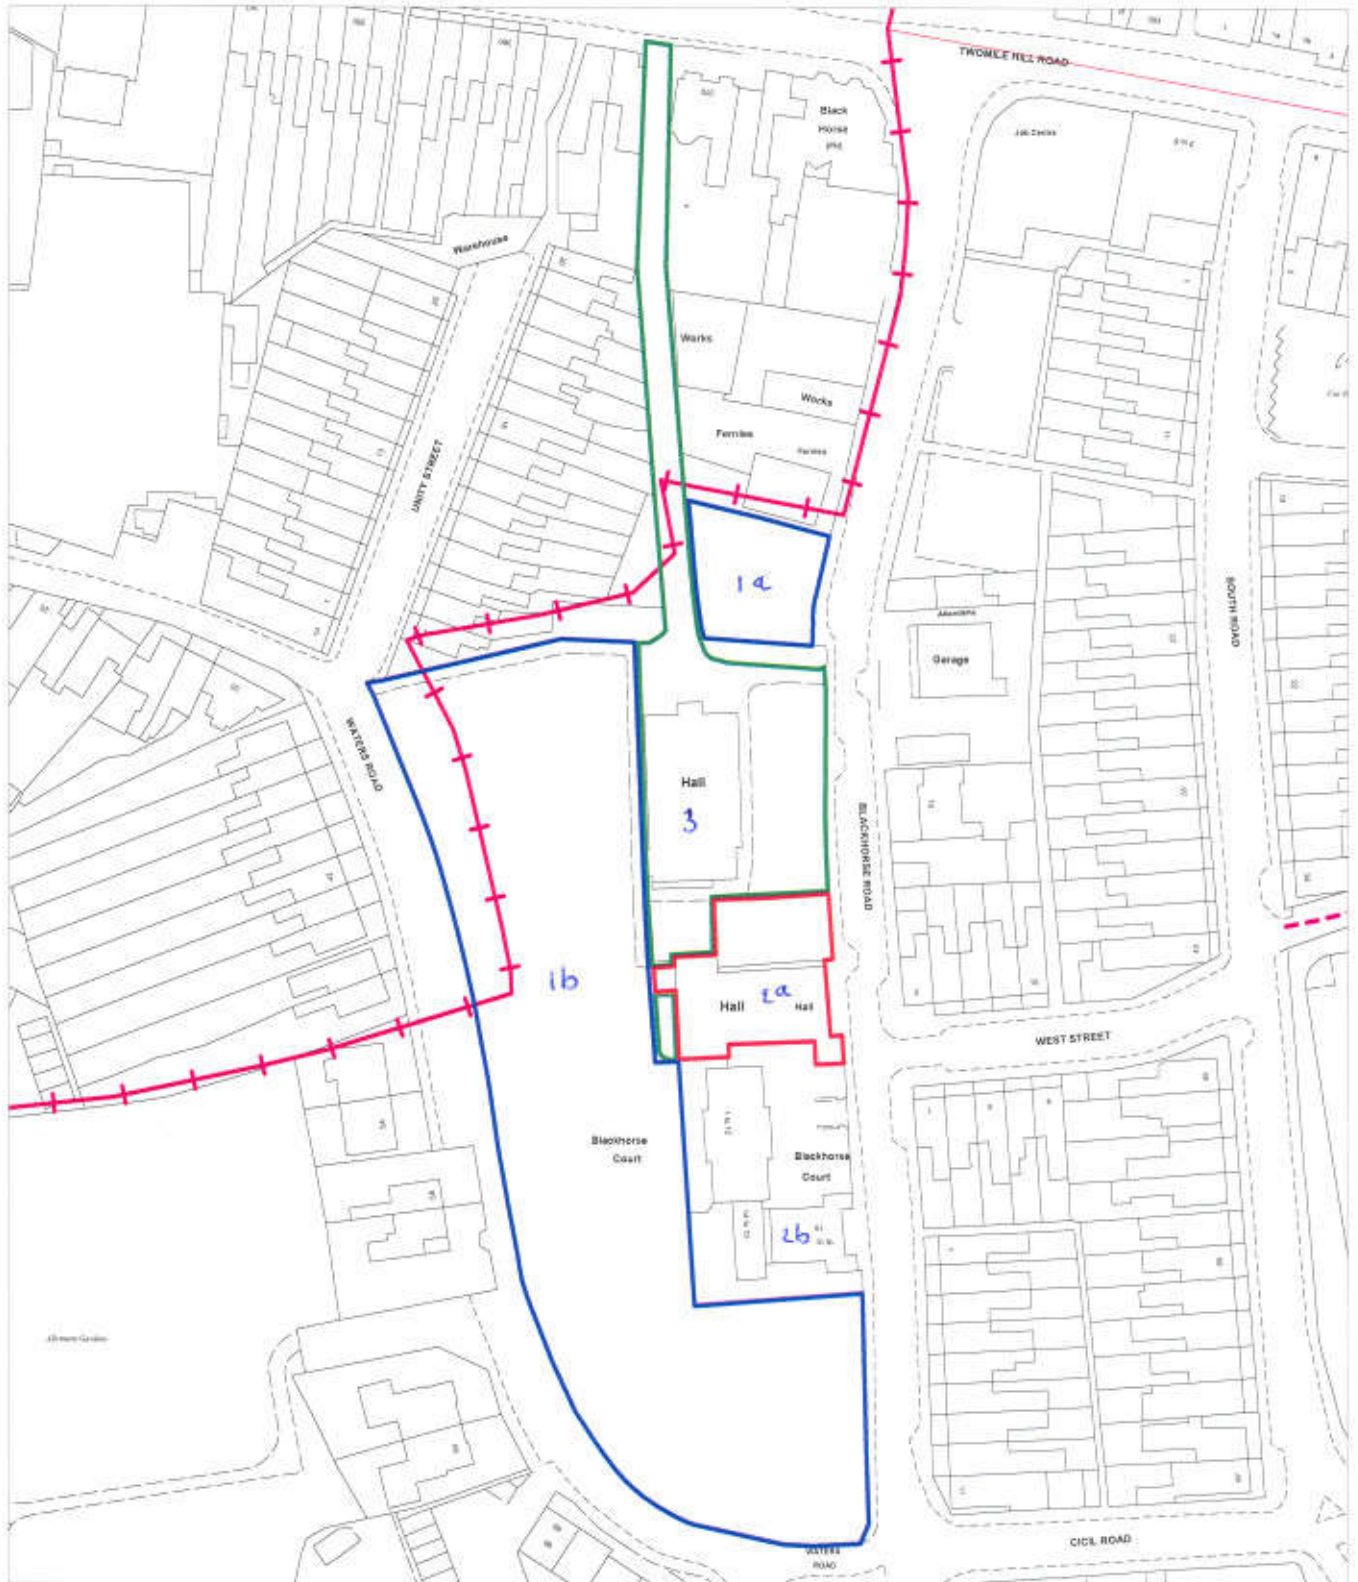

Former Kingswood Wesleyan Church Site

Edged Blue - Title AV157439

Edged Red - Title AV99299

Edged Green Title AV96024

Scale 1:1250

Unitary Boundary shown by Pink Line

Definitive boundaries should be obtained from the relevant Deed Packet